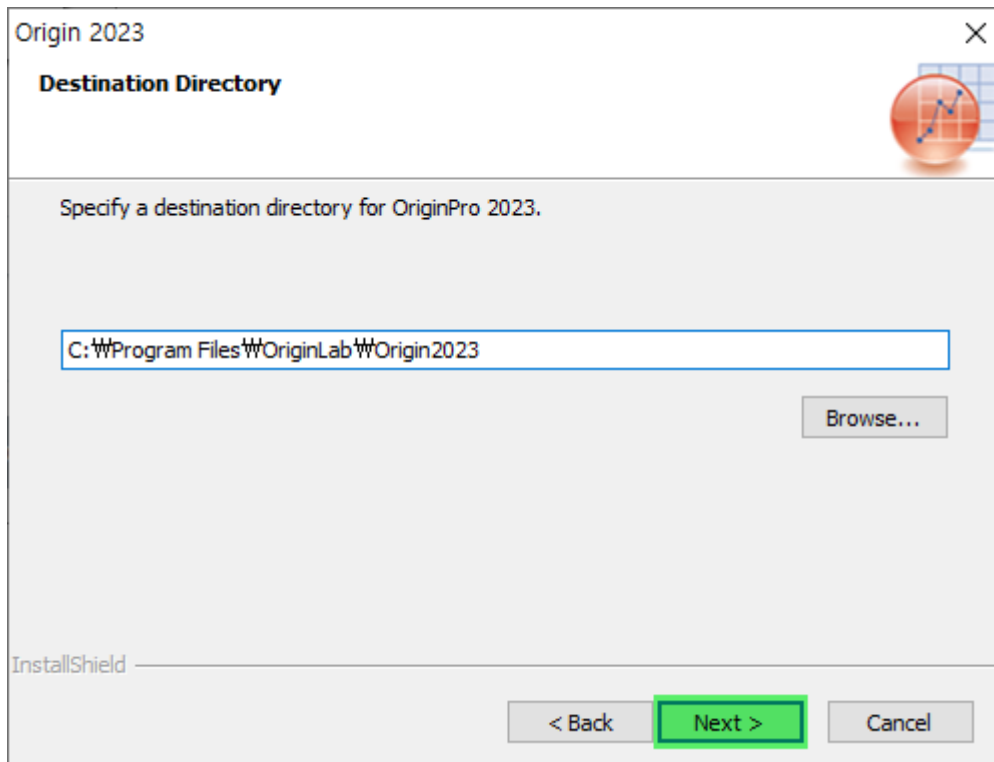

프로그램 설치 경로입니다.