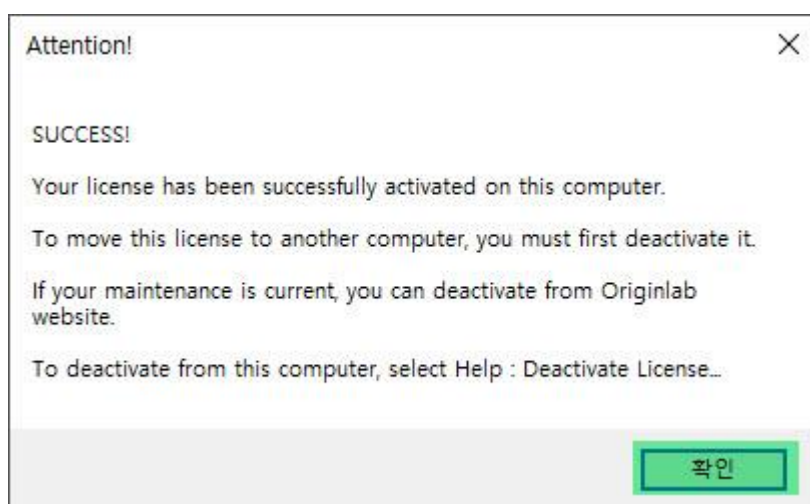

당사에서 납품 드린 PDF 증서의 Dongle Product Key를 입력하시면 됩니다.

Registration Information					
Full SN	version	Dongle ID	Dongle Product Key	purchased	Option
GM3S5-6089- 	10	118235	DC4B0DA6F3DE2CD4	1	1

정상적으로 License Activation을 하셨다면 아래와 같이 SUCCESS 메시지가 뜹니다.

오리진 프로그램을 종료하고, 동글 키를 컴퓨터의 USB 포트에 꽂고 프로그램을 다시 실행하여 오리진을 실행하시면 됩니다.