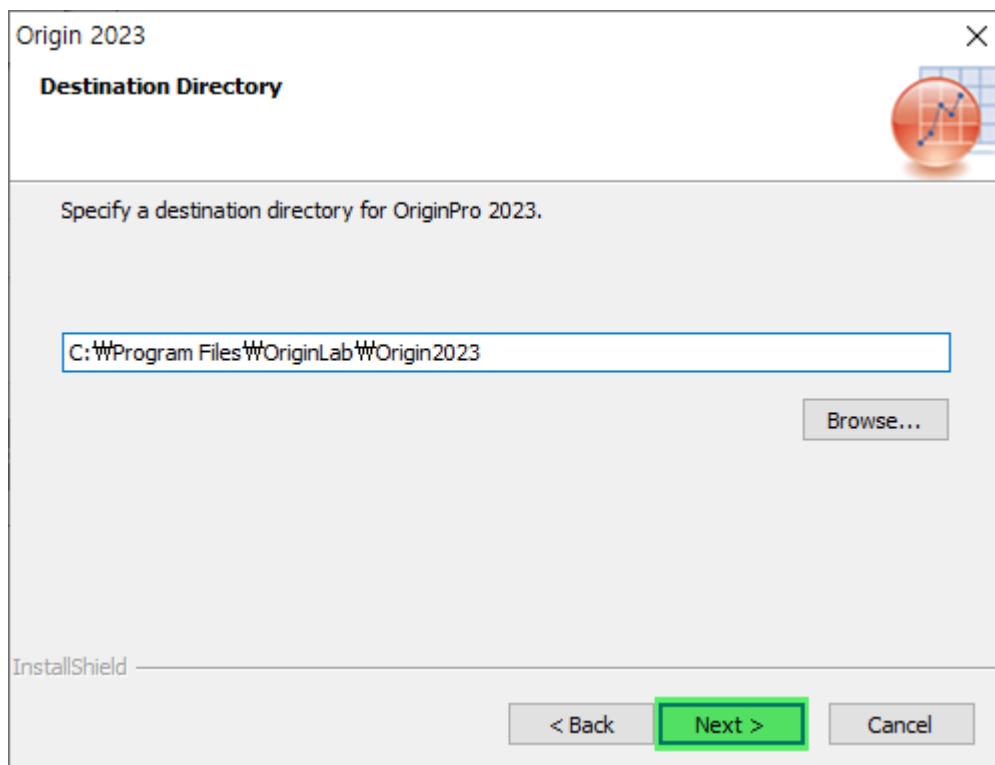

정보를 확인한 후 Yes를 누릅니다.

프로그램 설치 경로입니다.